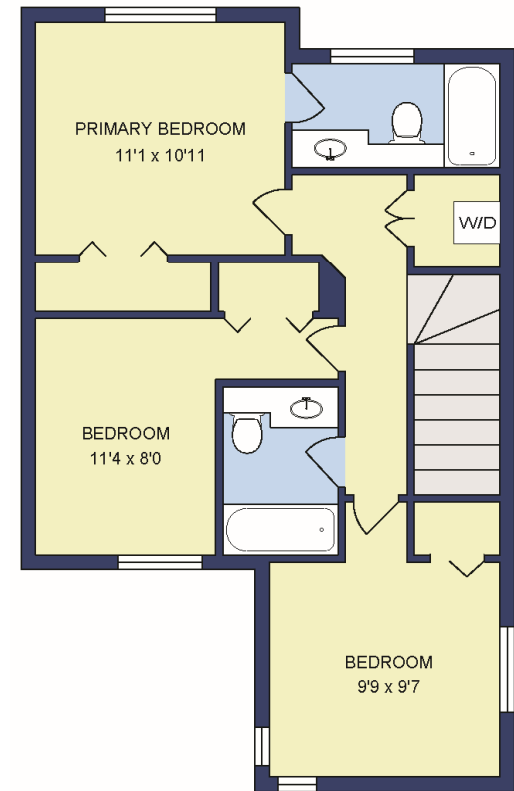

13, 200 Hidden Hills Terrace NW

MAIN LEVEL: 558.23 ft² • 51.86 m²
UPPER LEVEL: 580.22 ft² • 53.90 m²
LOWER LEVEL: 330.00 ft² • 30.66 m²
TOTAL A.G.: 1,468.55 ft² • 136.43 m²

MAIN LEVEL

UPPER LEVEL

LOWER LEVEL