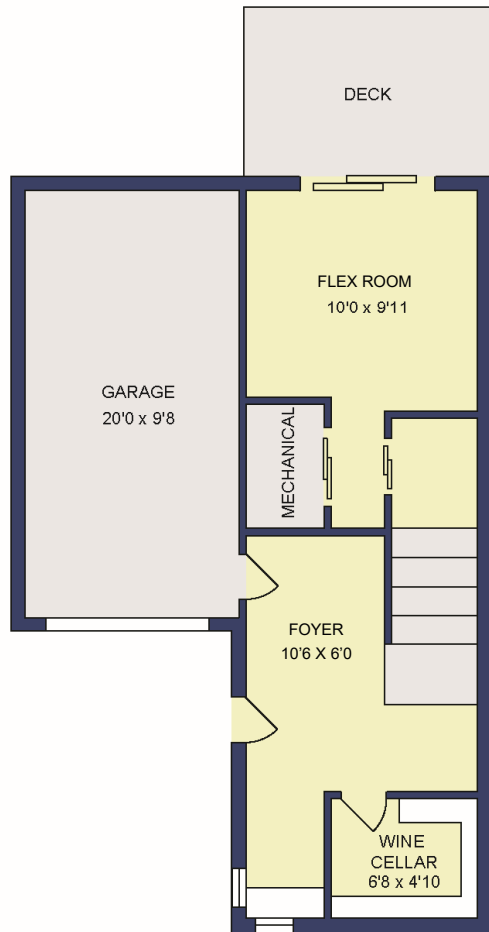

13, 200 Hidden Hills Terrace NW

MAIN LEVEL: 558.23 ft² • 51.86 m²
UPPER LEVEL: 580.22 ft² • 53.90 m²
LOWER LEVEL: 330.00 ft² • 30.66 m²
TOTAL A.G.: 1,468.55 ft² • 136.43 m²

MAIN LEVEL

UPPER LEVEL

LOWER LEVEL